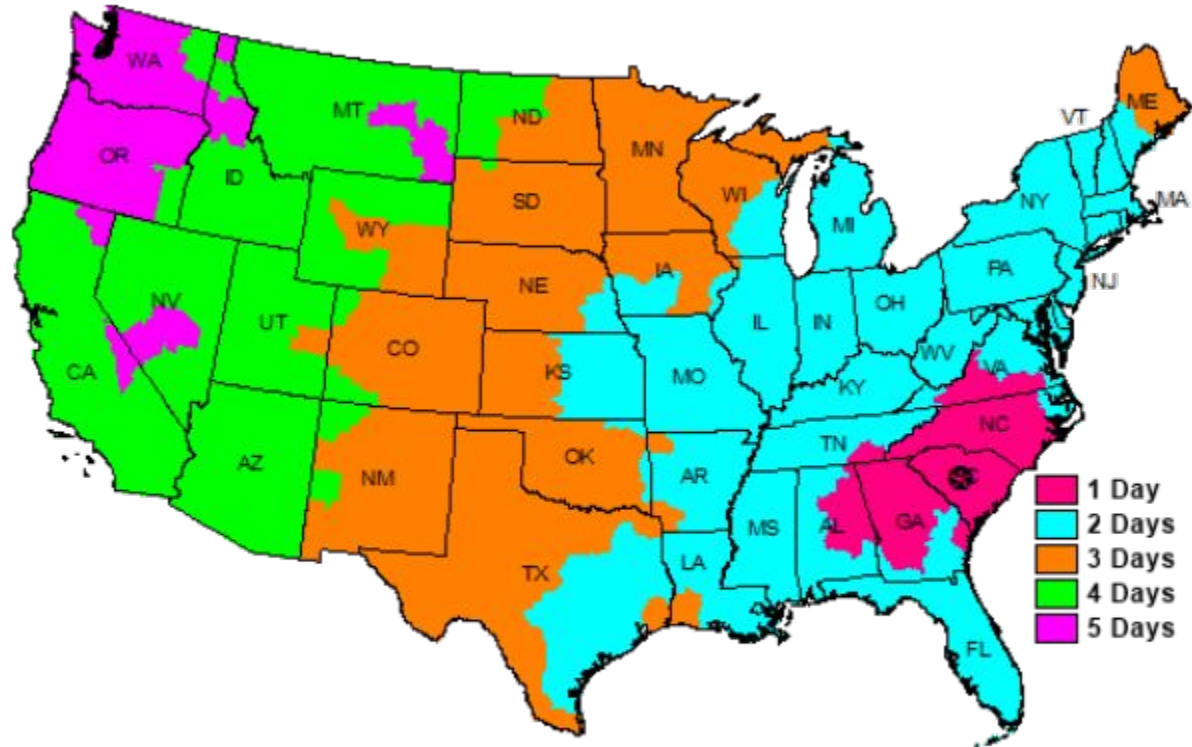

FedEx Ground[®] Service Map

Origin: 29169

- This map is a general representation of transit times, for specific transit information, please refer to fedex.com
- This map illustrates service schedules in business days as of 07/01/2016 for FedEx Ground shipments