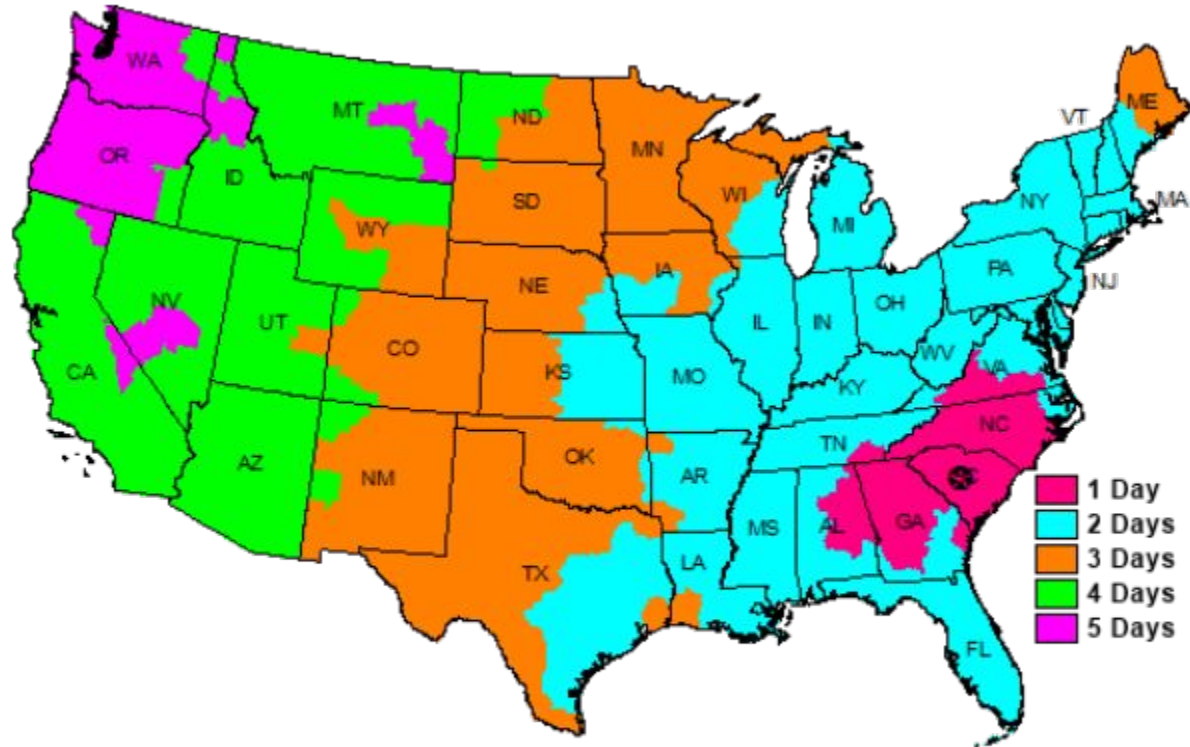

FedEx Ground[®] Service Map

Origin: 29169

- This map is a general representation of transit times, for specific transit information, please refer to fedex.com
- This map illustrates service schedules in business days as of 07/01/2016 for FedEx Ground shipments